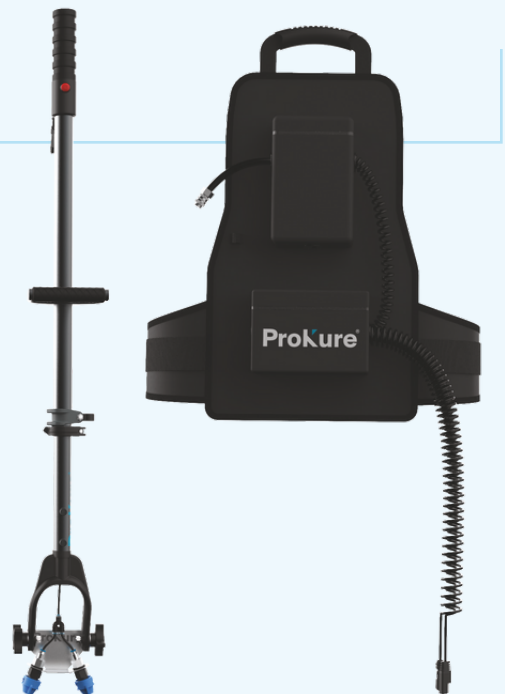

ProKure[®] S1

An ultra-lightweight sprayer solution.

ProKlean Services
REVOLUTIONIZING KLEAN

What's Included

+ CARRYING BAG

ProKure S1 (Right)

Backpack + Inlet/Outlet + 30' Hose (Far Right)

Battery + Charger

Two (2) Sets of Spray Tips

5-Gallon Container

ProKure S1 Overview

The ProKure S1 is your ultra-lightweight sprayer solution for maximum coverage, product durability, and sprayer modification to meet your specific treatment needs.

POWERFUL & EASY

Constant on switch for 2-3 hour battery and 2 GPM coverage.

DURABLE & ADAPTABLE

Tough aluminum wand with adjustable lengths and sprayer tips.

MOBILE & LIGHTWEIGHT

Three times lighter than backpack tank sprayers.