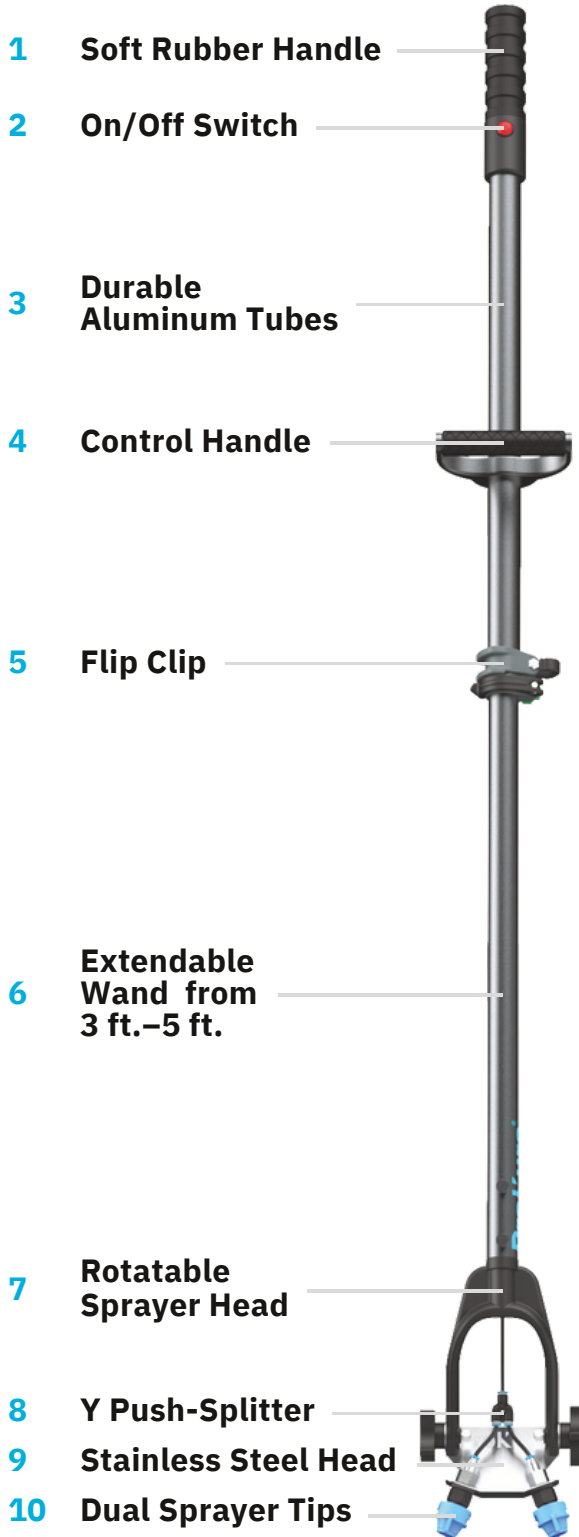

Two (2) Sets of Spray Tips

5-Gallon Container

ProKure S1 Overview

The ProKure S1 is your ultra-lightweight sprayer solution for maximum coverage, product durability, and sprayer modification to meet your specific treatment needs.

POWERFUL & EASY

Constant on switch for 2-3 hour battery and 2 GPM coverage.

DURABLE & ADAPTABLE

Tough aluminum wand with adjustable lengths and sprayer tips.

MOBILE & LIGHTWEIGHT

Three times lighter than backpack tank sprayers.